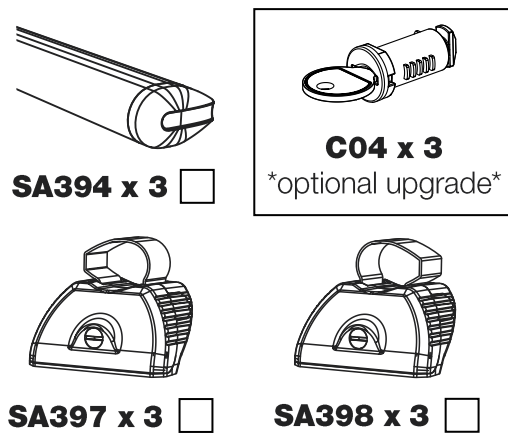

T53PR/FL KammBar

Instructions

CITY CRASH (✓)

According to ISO/ PAS 11154:2006

KammBar Pro

KammBar Fleet

Fitting Kit

1.