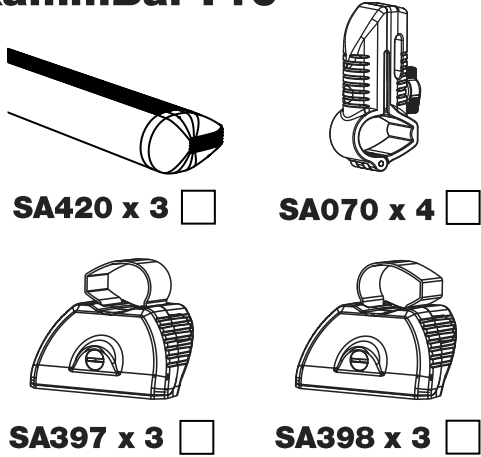

T53PR/FL KammBar

Instructions

CITY CRASH (✓)

According to ISO/ PAS 11154:2006

KammBar Pro

KammBar Fleet

Fitting Kit

1.

4.

FK1164 = 6-9, 14-17.

5.

FK1165 = 10-17.

12.

13.

- 1st. M6 x 45mm x 2
- 2nd. M6 x 35mm x 2
- 3rd. M6 x 45mm x 2

14.