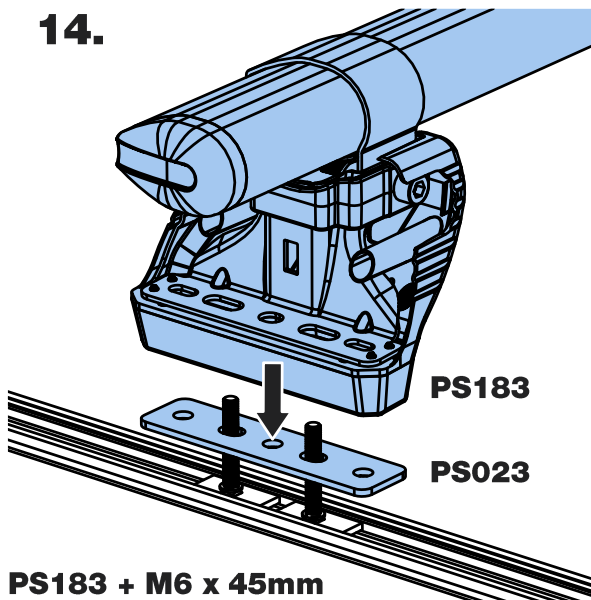

T53PR/FL KammBar

Instructions

CITY CRASH (✓)

According to ISO/ PAS 11154:2006

KammBar Pro

KammBar Fleet

Fitting Kit

1.

4.

FK1164 = 6-9, 14-17.

5.

FK1165 = 10-17.

12.

13.

- 1st. M6 x 45mm x 2
- 2nd. M6 x 35mm x 2
- 3rd. M6 x 45mm x 2

14.