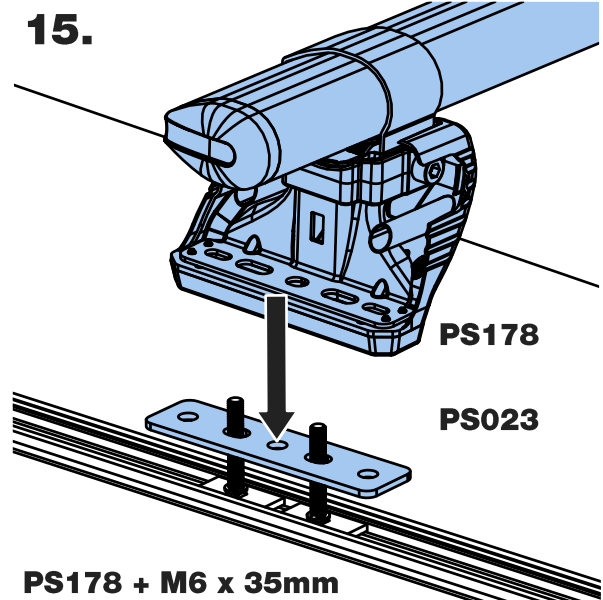

12.

13.

- 1st. M6 x 45mm x 2
- 2nd. M6 x 35mm x 2
- 3rd. M6 x 45mm x 2

14.

15.

16.

17.